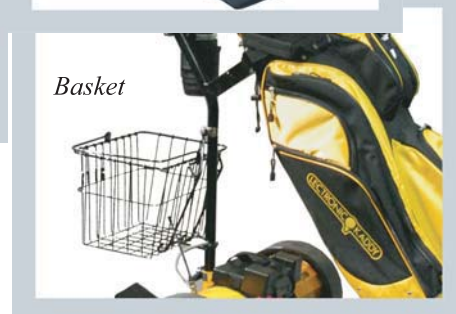

Accessory Price List

effective December 2011

1-800-267-0098 CAN

1-800-508-5408 USA

Dyna-Steer Accessories

Ref #	Description		Retail	
9152	Hilltamer	Rear stabilizing wheel	\$85.00	
9382	Swivel Clip	"Quick draw" transmitter clip	\$9.95	
9328	Basket	Easy on, easy off design	\$64.95	
9383	Umbrella Holder	Fully adjustable	\$25.00	
9381	Beverage Holder	w/Insulated insert	\$15.95	
9385	Bag-Lock	Holds your bag in position	\$19.95	
K8804	Wheel dust cover	protection in storage	\$12.00	